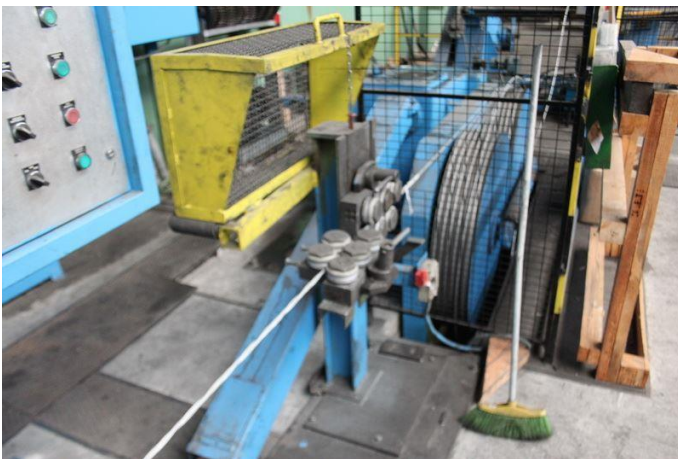

Creating Solutions Together

PFlashG338_STOLBERGER_20300 - JDY

10-20300 STOLBERGER 1+6/560mm Tubular Stranding Line

Line composed of:

- * 630 mm column type pay-off
- * 1200 mm cantilever pay-off
- * 1+6/560 mm tube on bearings
- * Double wheel Capstan 1000 mm with gear box
- * Postformer
- * 2200 mm cantilever type take-up
- * Electrical panel