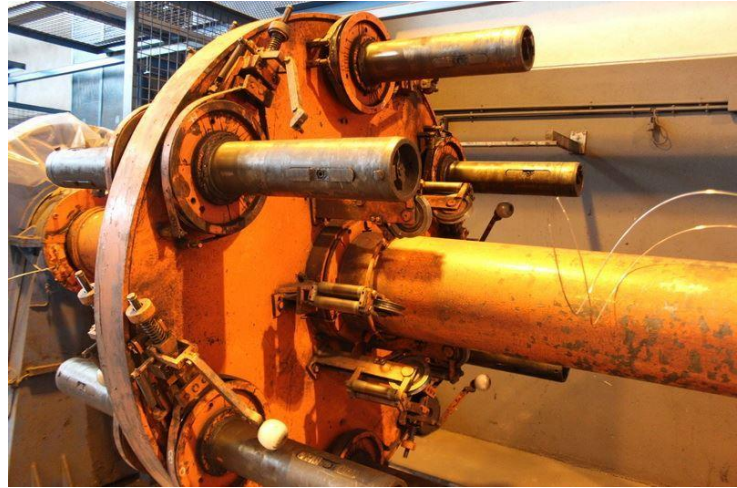

Creating Solutions Together

2 Complete Rigid Stranding Lines 54/630 AVAILABLE NOW

First line:

STOLBERGER complete 54 bobbins rigid stranding line made of:

- * 1400 mm column type motorized pay off
- * 12B 630 mm rigid stranding cage
- * 18B 630 mm rigid stranding cage
- * 24B 630 mm rigid stranding cage
- * Crane for bobbins loading
- * Dual wheel capstan
- * 2200 mm column type take up

2nd line:

STOLBERGER complete 54 bobbins rigid stranding line made of:

- * 1000 mm column type motorized pay off
- * 12B 630 mm rigid stranding cage
- * 18B 630 mm rigid stranding cage
- * 24B 630 mm rigid stranding cage
- * Crane for bobbins loading
- * Dual wheel capstan
- * 2200 mm column type take up