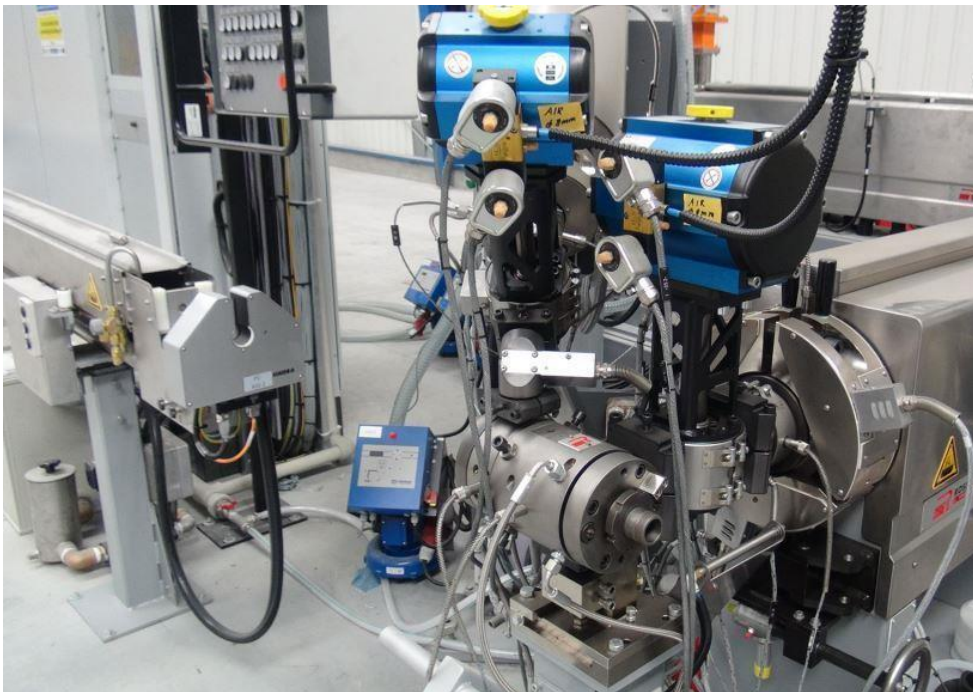

Creating Solutions Together

PFlashG304_Rosendahl_19881 - JDY

30-19881 ROSENDAHL Extrusion Plant for RF and Coax Cables (2015) Brand new machines, installed but never used

- Complete process
- Latest technologies
- Immediately available