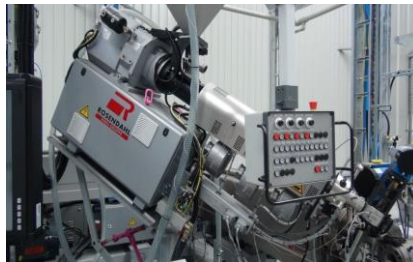

Creating Solutions Together

PFlashG304_Rosendahl_19881 - JDY

30-19881 ROSENDAHL Extrusion Plant for RF and Coax Cables (2015) Brand new machines, installed but never used

- Complete process
- Latest technologies
- Immediately available