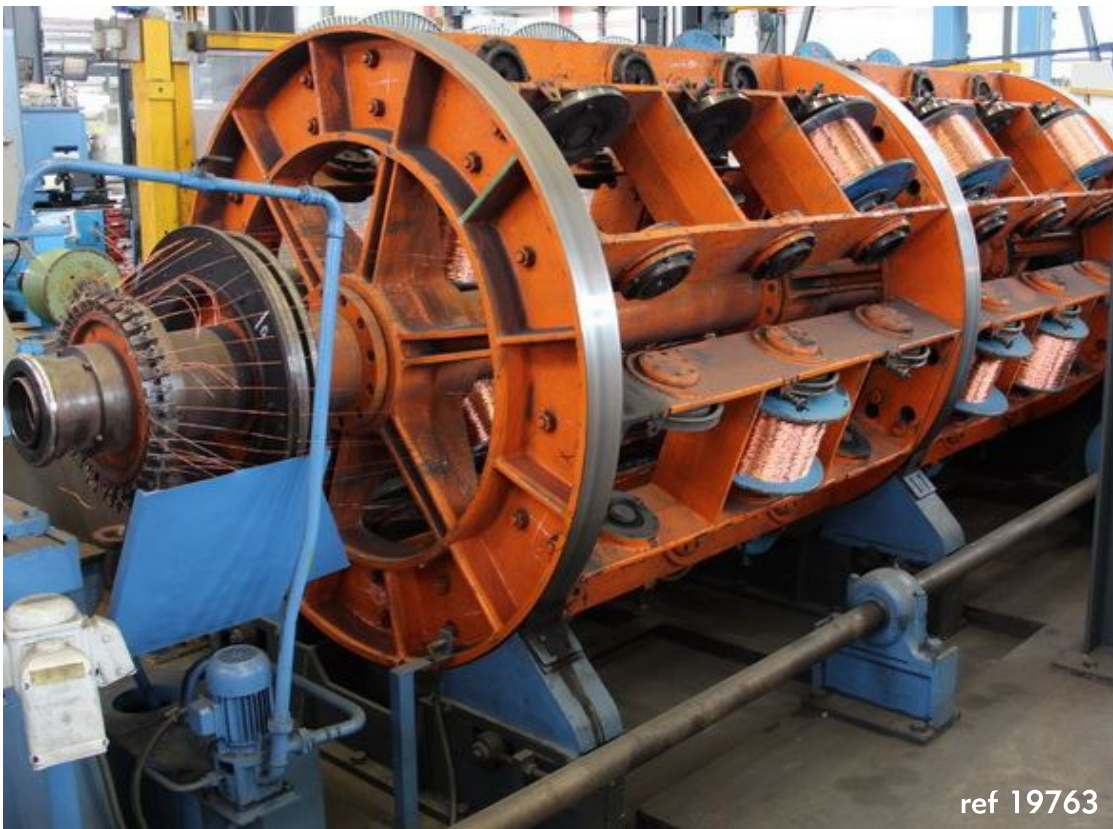

# STOLBERGER 30+36 Bobbins 400 mm

Rigid cage screening / armouring line

BINDING HEADS - 2200 mm CAPSTAN - PULLING CATERPILLAR